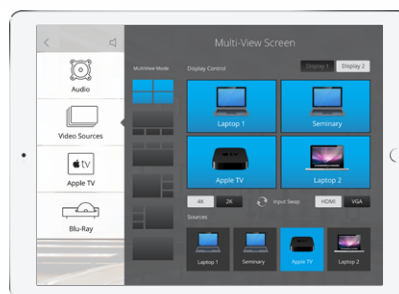

### KD-MLV4x2Pro

4x2 4K POH/HDBaseT/HDMI/VGA Multi-View Seamless Presentation Matrix Switcher. Includes 1 Rx Extender.

HDBT HDMI DOLBY

6 VIEW MODES

Watch & Learn  
Product Overview  
In-Depth Training

### Integration Example: Corporate Huddle Rooms

#### Key Digital® iOS App

- ▶ **Scan & Connect:** Access & Control KD-MLV4x2Pro via TCP/IP with FREE Key Digital® App automatically, while providing clean, easy-to-use User Interface
- ▶ **MultiView Controls:** Assign sources, modify displays, control bezels and screen modes