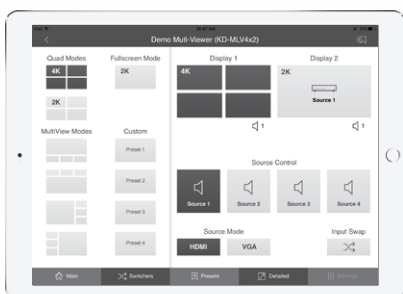

Key Digital® Control & Integration Options (Also supports all third party control systems)

Key Digital® iOS App

- **Scan & Connect:** Access & Control KD-MLV4x2Pro via TCP/IP with FREE Key Digital® App automatically, while providing clean, easy-to-use User Interface
- **MultiView Controls:** Assign sources, modify displays, control bezels and screen modes