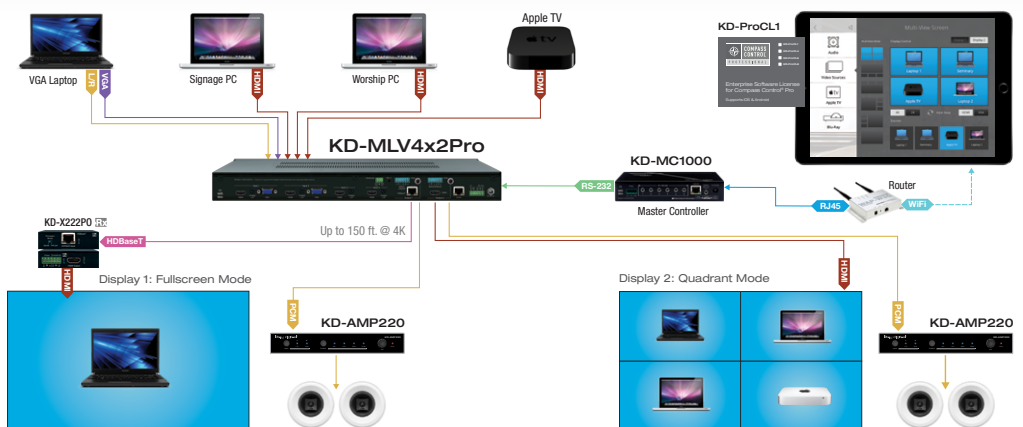

Integration Example: Corporate Huddle Rooms